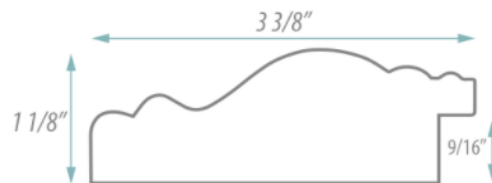

### FEATURES:

- ONE 18X40" HIGH RESOLUTION SILVER PLATE GLASS MIRROR SIZE W/ DECORATIVE FRAME.
- "WALL HUGGER" HANGER FOR MOUNTING INCLUDED.
- STANDARD MOUNTING STYLE IS VERTICAL. FOR HORIZONTAL, PLEASE SPECIFY WHEN ORDERING.
- PACKED IN FOUR WALL (FOLDED DOUBLE WALL) CORRUGATION.
- STYLE: CLASSIC
- COLOR: CHERRY/MAHOGANY
- FINISH: WOOD TONE

### MIRROR FINISHES:

- FLAT POLISHED EDGE
- BEVELED EDGE

**OVERALL SIZE DIMENSION: 24 3/4" WIDE X 46 3/4" HIGH X 1 1/8" DEEP**